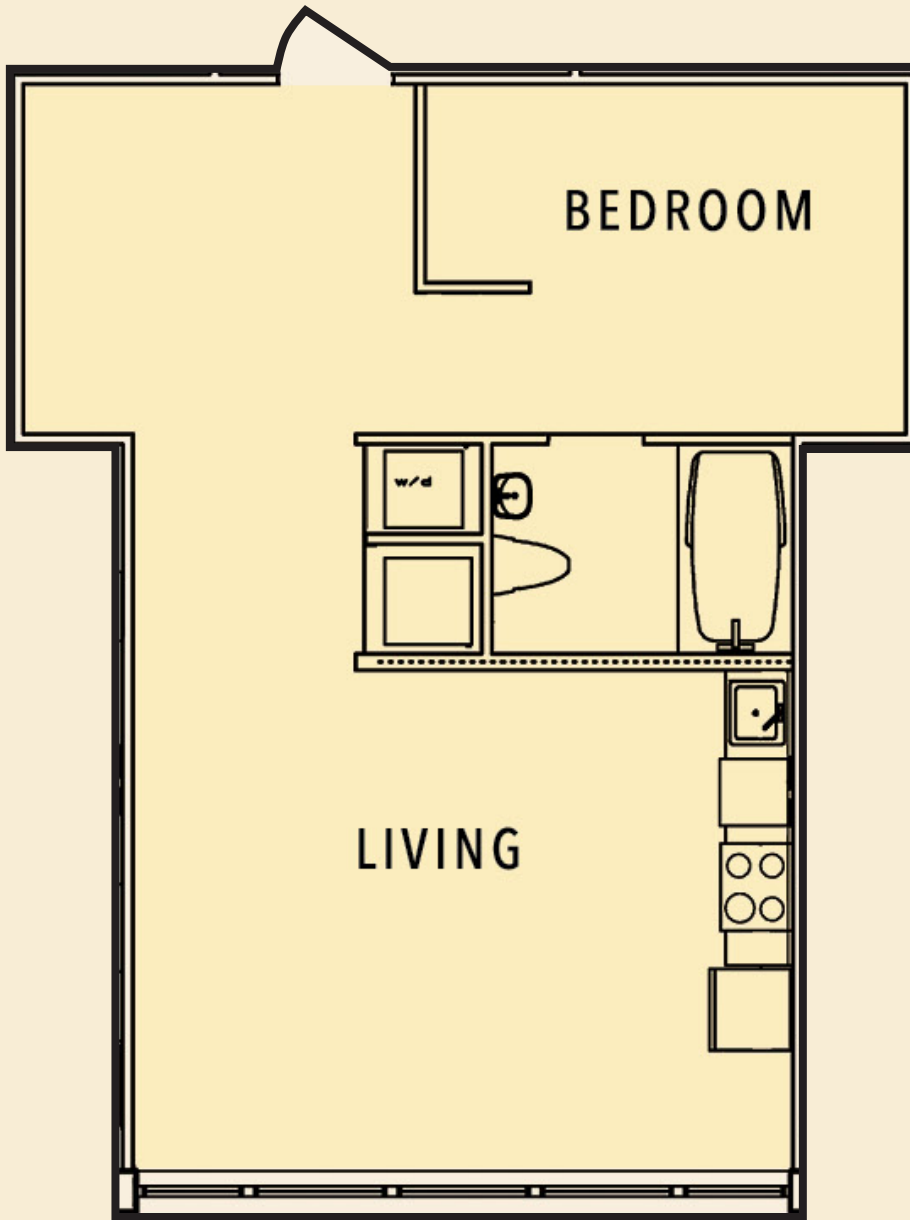

■ LARGE ONE BEDROOM

Units: 204 | 304 | 404 | 504 | 604 | 704 | 804 | 904 | 1004

STERCHI
— LOFTS —

- Developed by Terminus Real Estate Inc.
- Managed by Terminus Real Estate Inc.

Terminus Real Estate, Inc

A Licensed Real Estate Agent