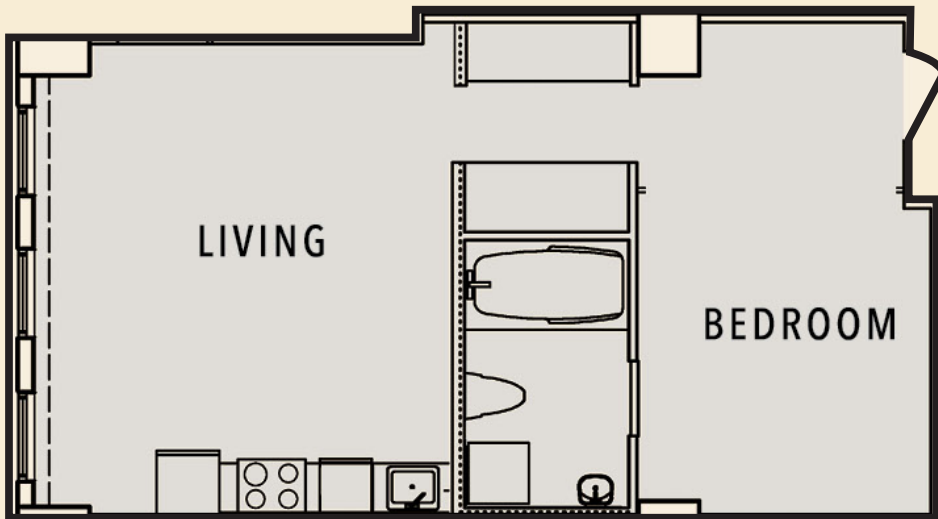

■ ONE BEDROOM

Units: 101 | 201 | 301 | 401 | 501 | 601 | 701 | 801 | 901 | 1001

Units: 102 | 202 | 302 | 402 | 502 | 602 | 702 | 802 | 902 | 1002

STERCHI
— LOFTS —

- Developed by Terminus Real Estate Inc.
- Managed by Terminus Real Estate Inc.