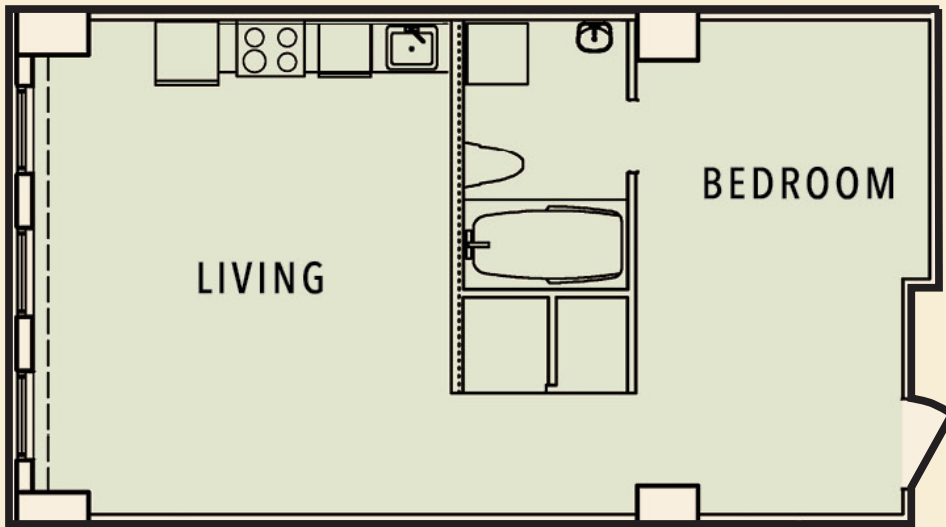

■ ONE BEDROOM

Units: 101 | 201 | 301 | 401 | 501 | 601 | 701 | 801 | 901 | 1001

Units: 102 | 202 | 302 | 402 | 502 | 602 | 702 | 802 | 902 | 1002

STERCHI
— LOFTS —

- Developed by Terminus Real Estate Inc.
- Managed by Terminus Real Estate Inc.