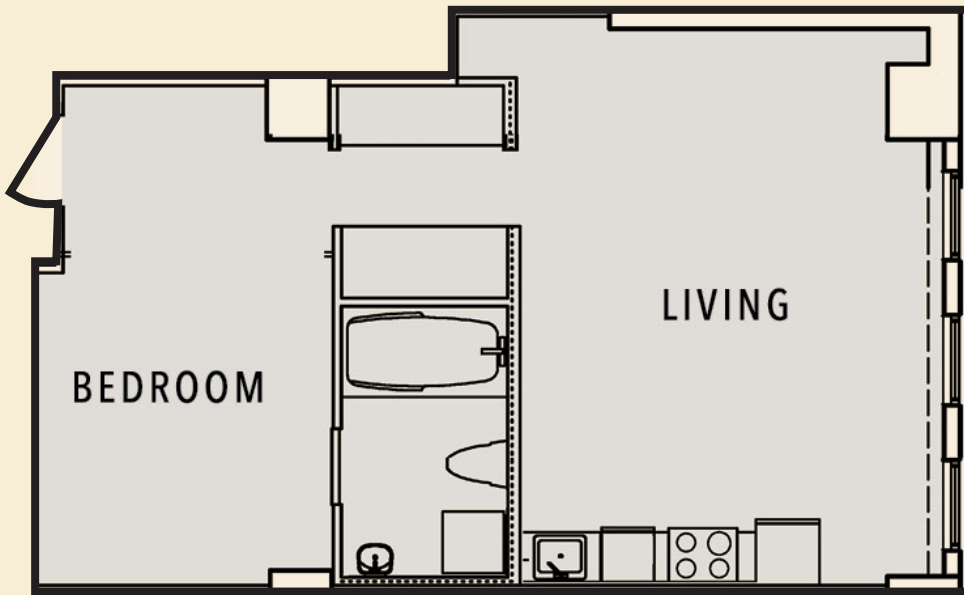

■ ONE BEDROOM

Units: 607 | 707 | 807 | 907 | 1007

Units: 606 | 706 | 806 | 906 | 1006

STERCHI

— LOFTS —

- Developed by Terminus Real Estate Inc.
- Managed by Terminus Real Estate Inc.

Terminus Real Estate, Inc