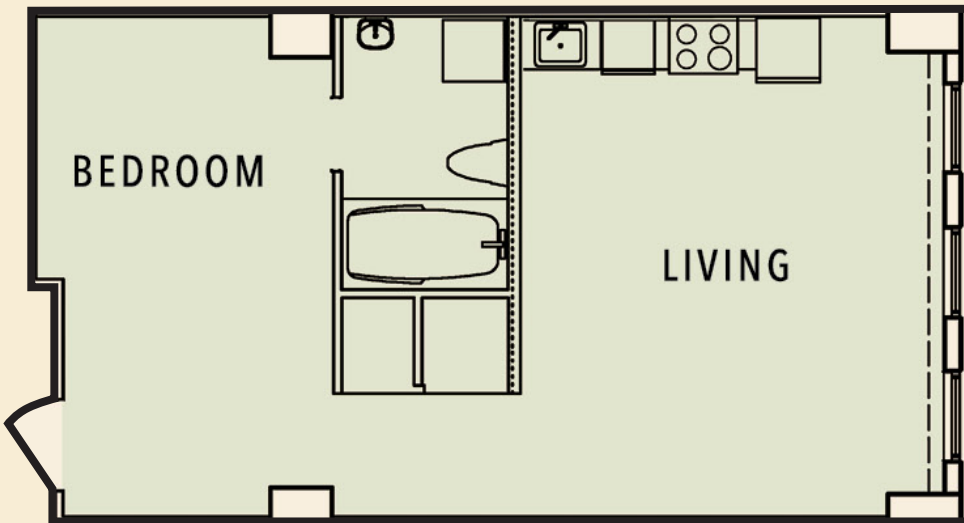

■ ONE BEDROOM

Units: 607 | 707 | 807 | 907 | 1007

Units: 606 | 706 | 806 | 906 | 1006

STERCHI

— LOFTS —

- Developed by Terminus Real Estate Inc.
- Managed by Terminus Real Estate Inc.

Terminus Real Estate, Inc