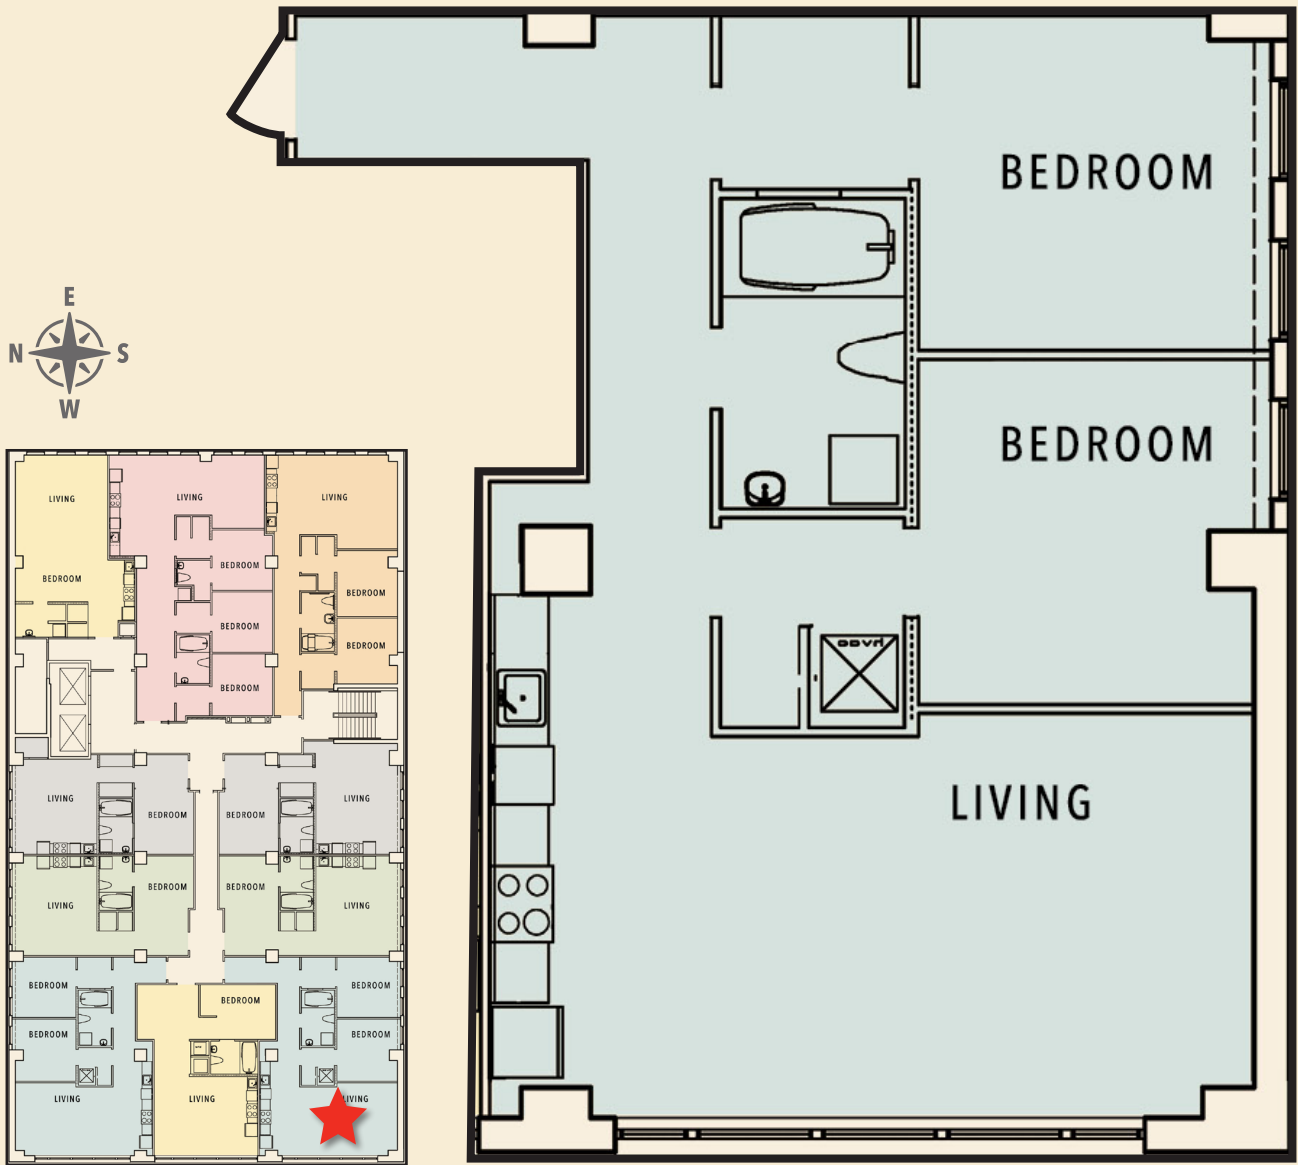

■ TWO BEDROOM

Units: 605 | 705 | 805 | 905 | 1005

STERCHI

— LOFTS —

- Developed by Terminus Real Estate Inc.
- Managed by Terminus Real Estate Inc.

Terminus Real Estate, Inc

A Licensed Real Estate Agent

Leigh A. Burch III, Managing Broker